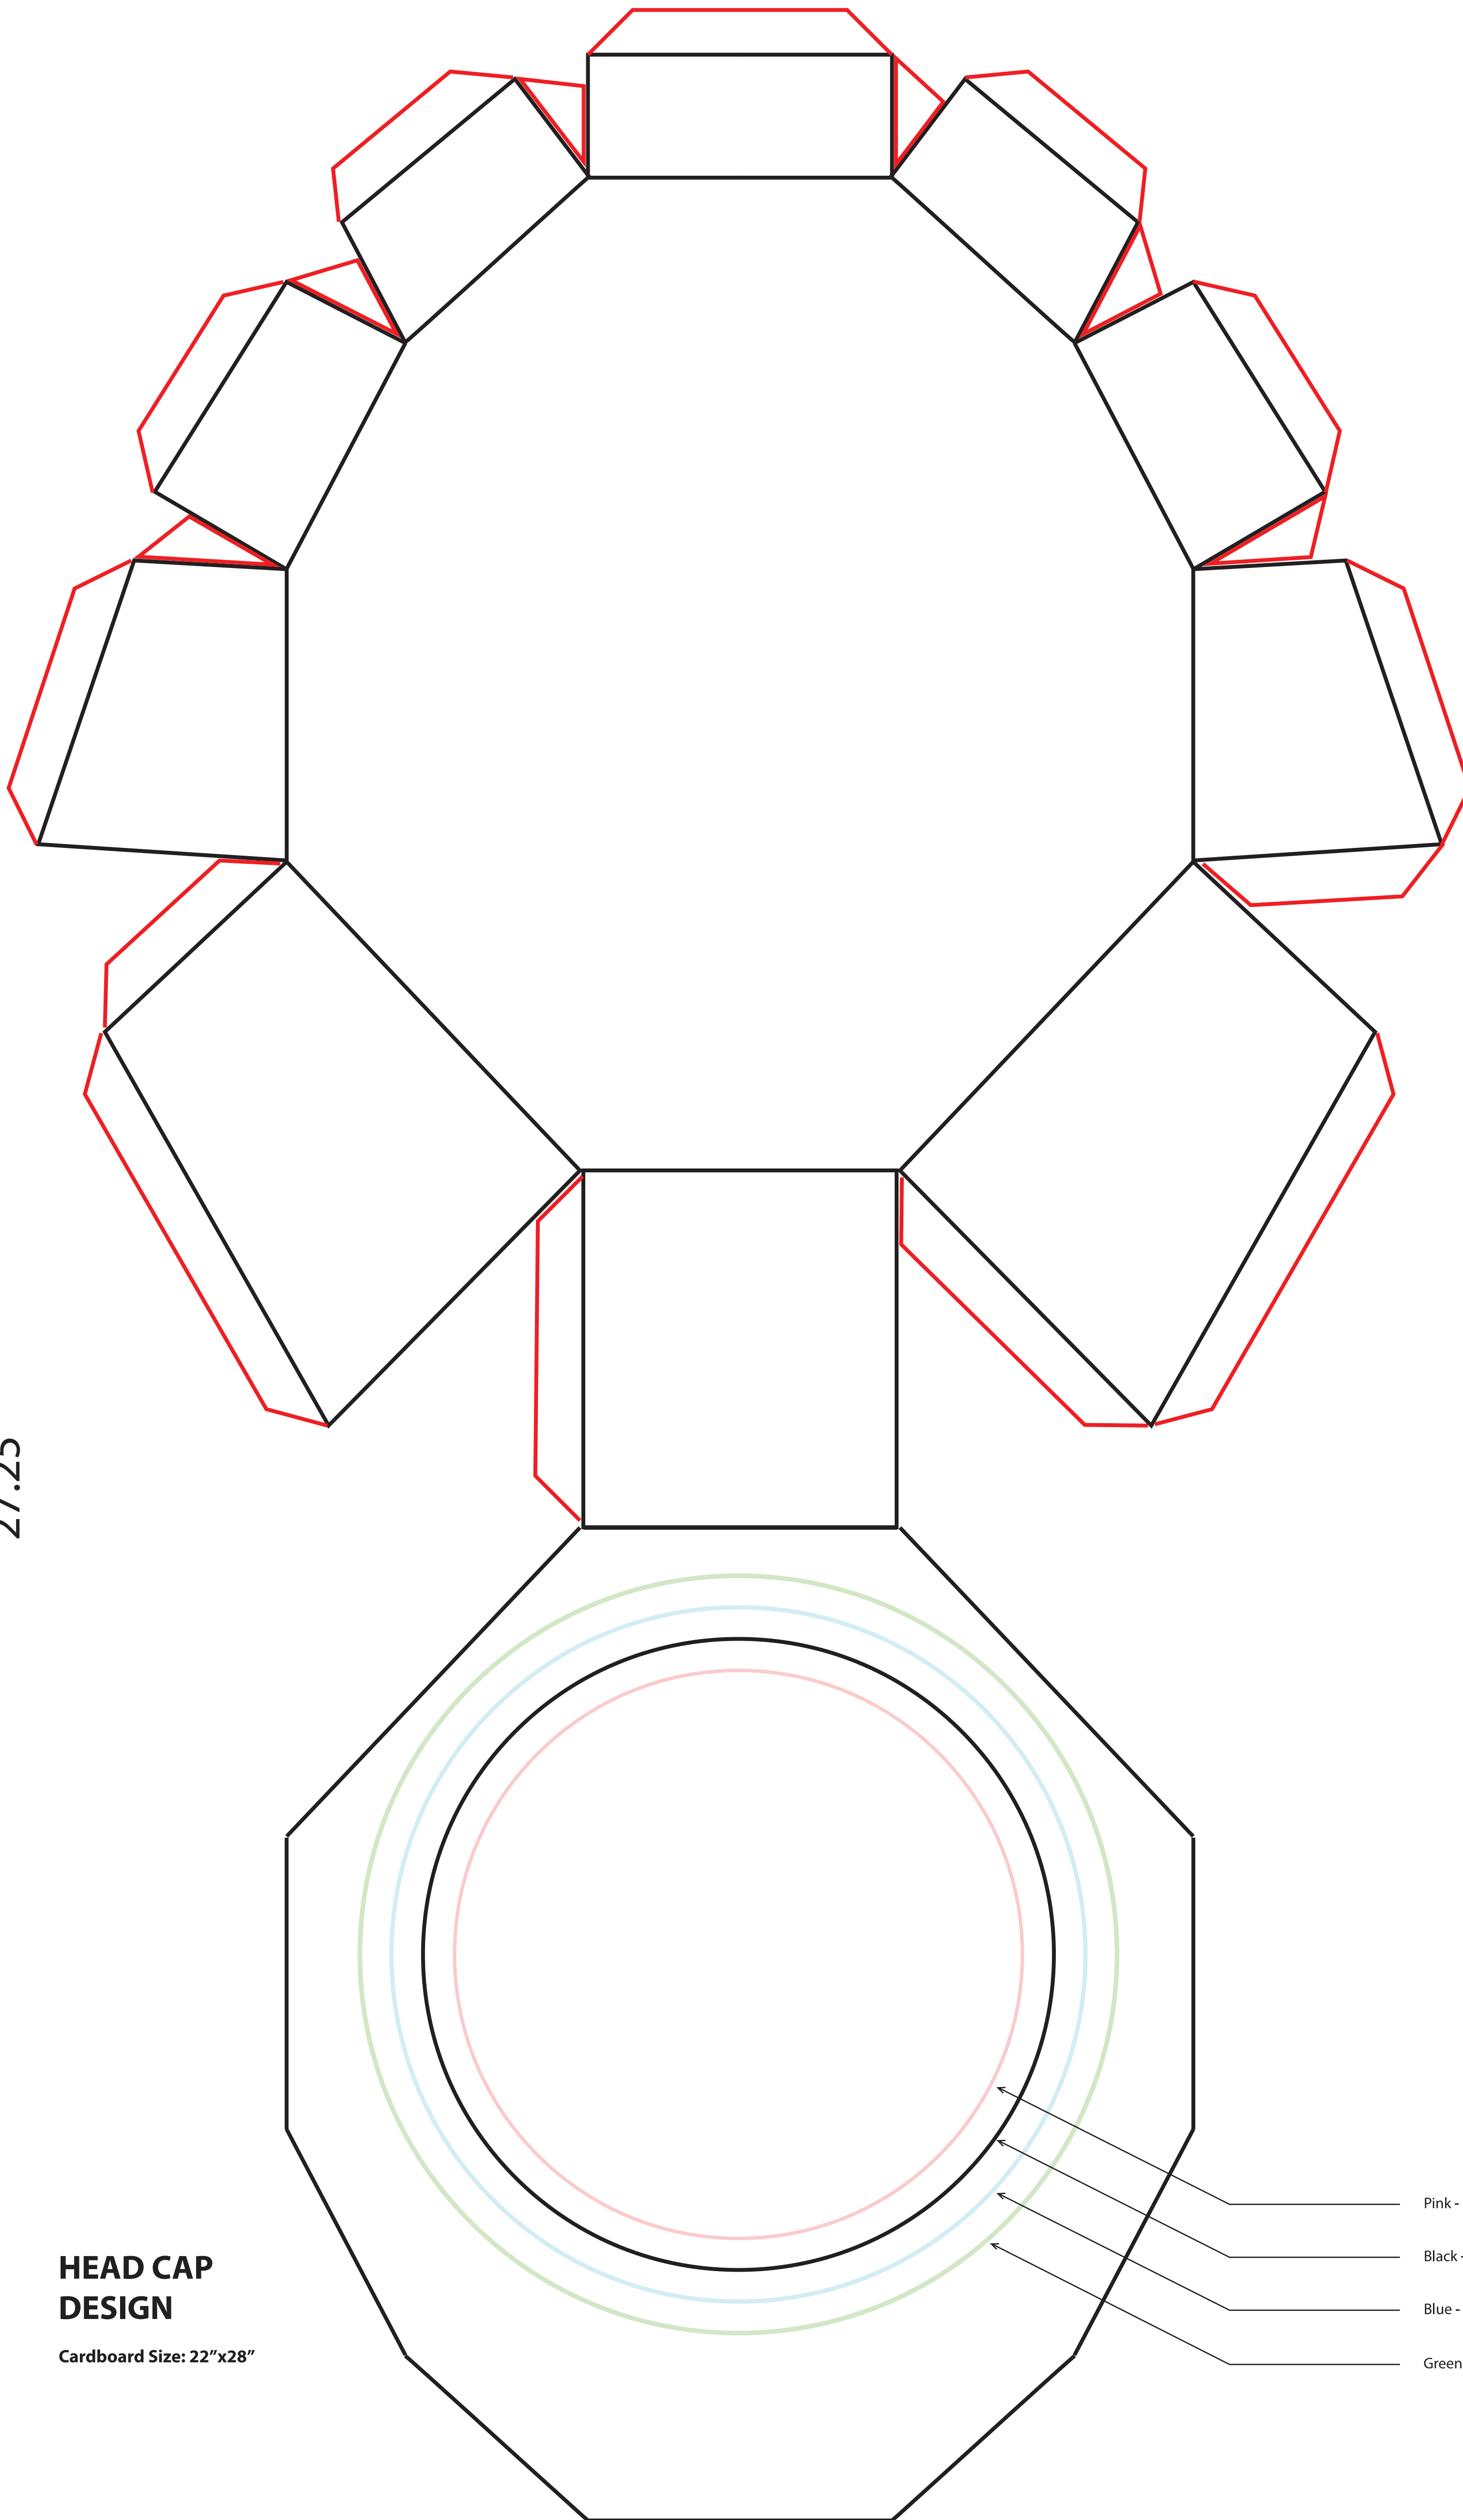

27.25"

HEAD CAP DESIGN

Cardboard Size: 22"x28"

Pink - dia 6.5"

Black - dia 7"

Blue - dia 7.75"

Green - dia 8.5"

21" Cap Band